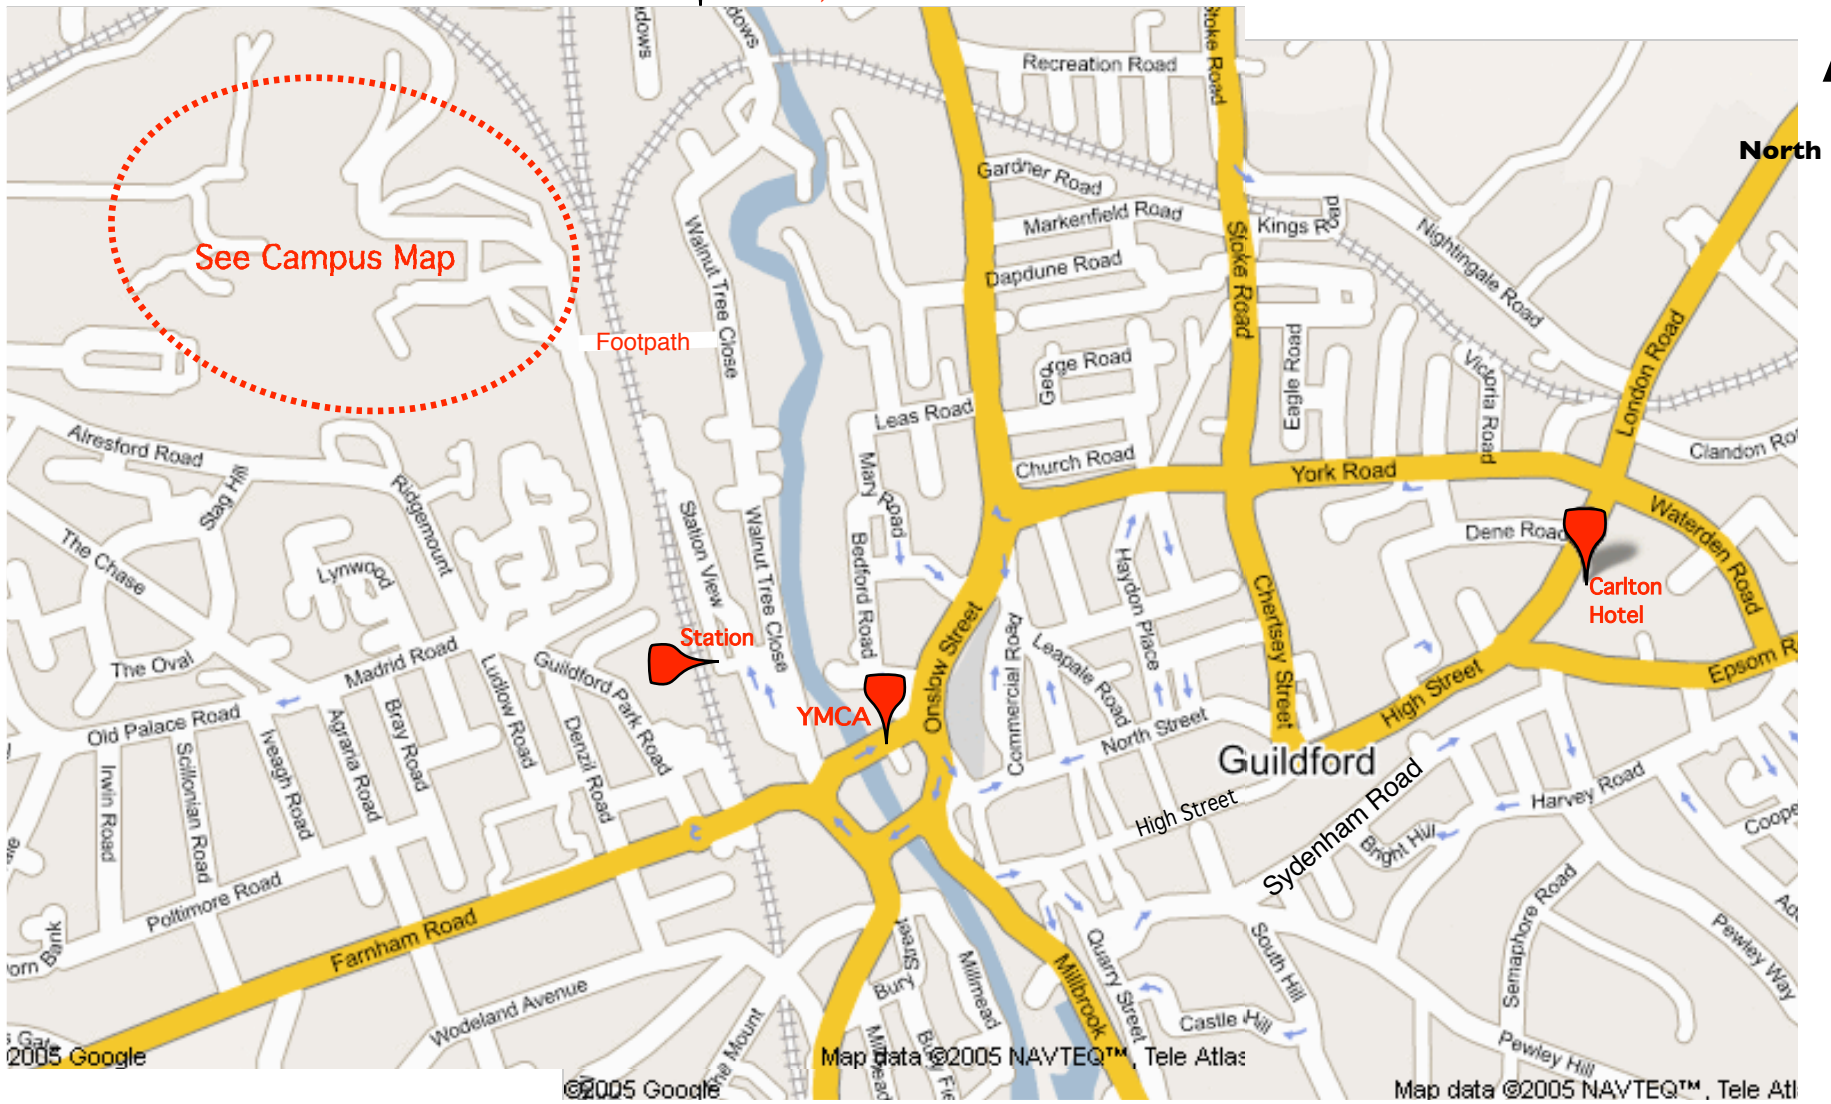

Travelodge
(further along
the road)

Guildford Station exits:

1. Leave the platform by going upstairs to the bridge, then turn left on the bridge, and you will exit onto Guildford Park Road.
2. Leave the platform through the tunnel, then turn right in the tunnel, and you will exit onto Walnut Tree Close.